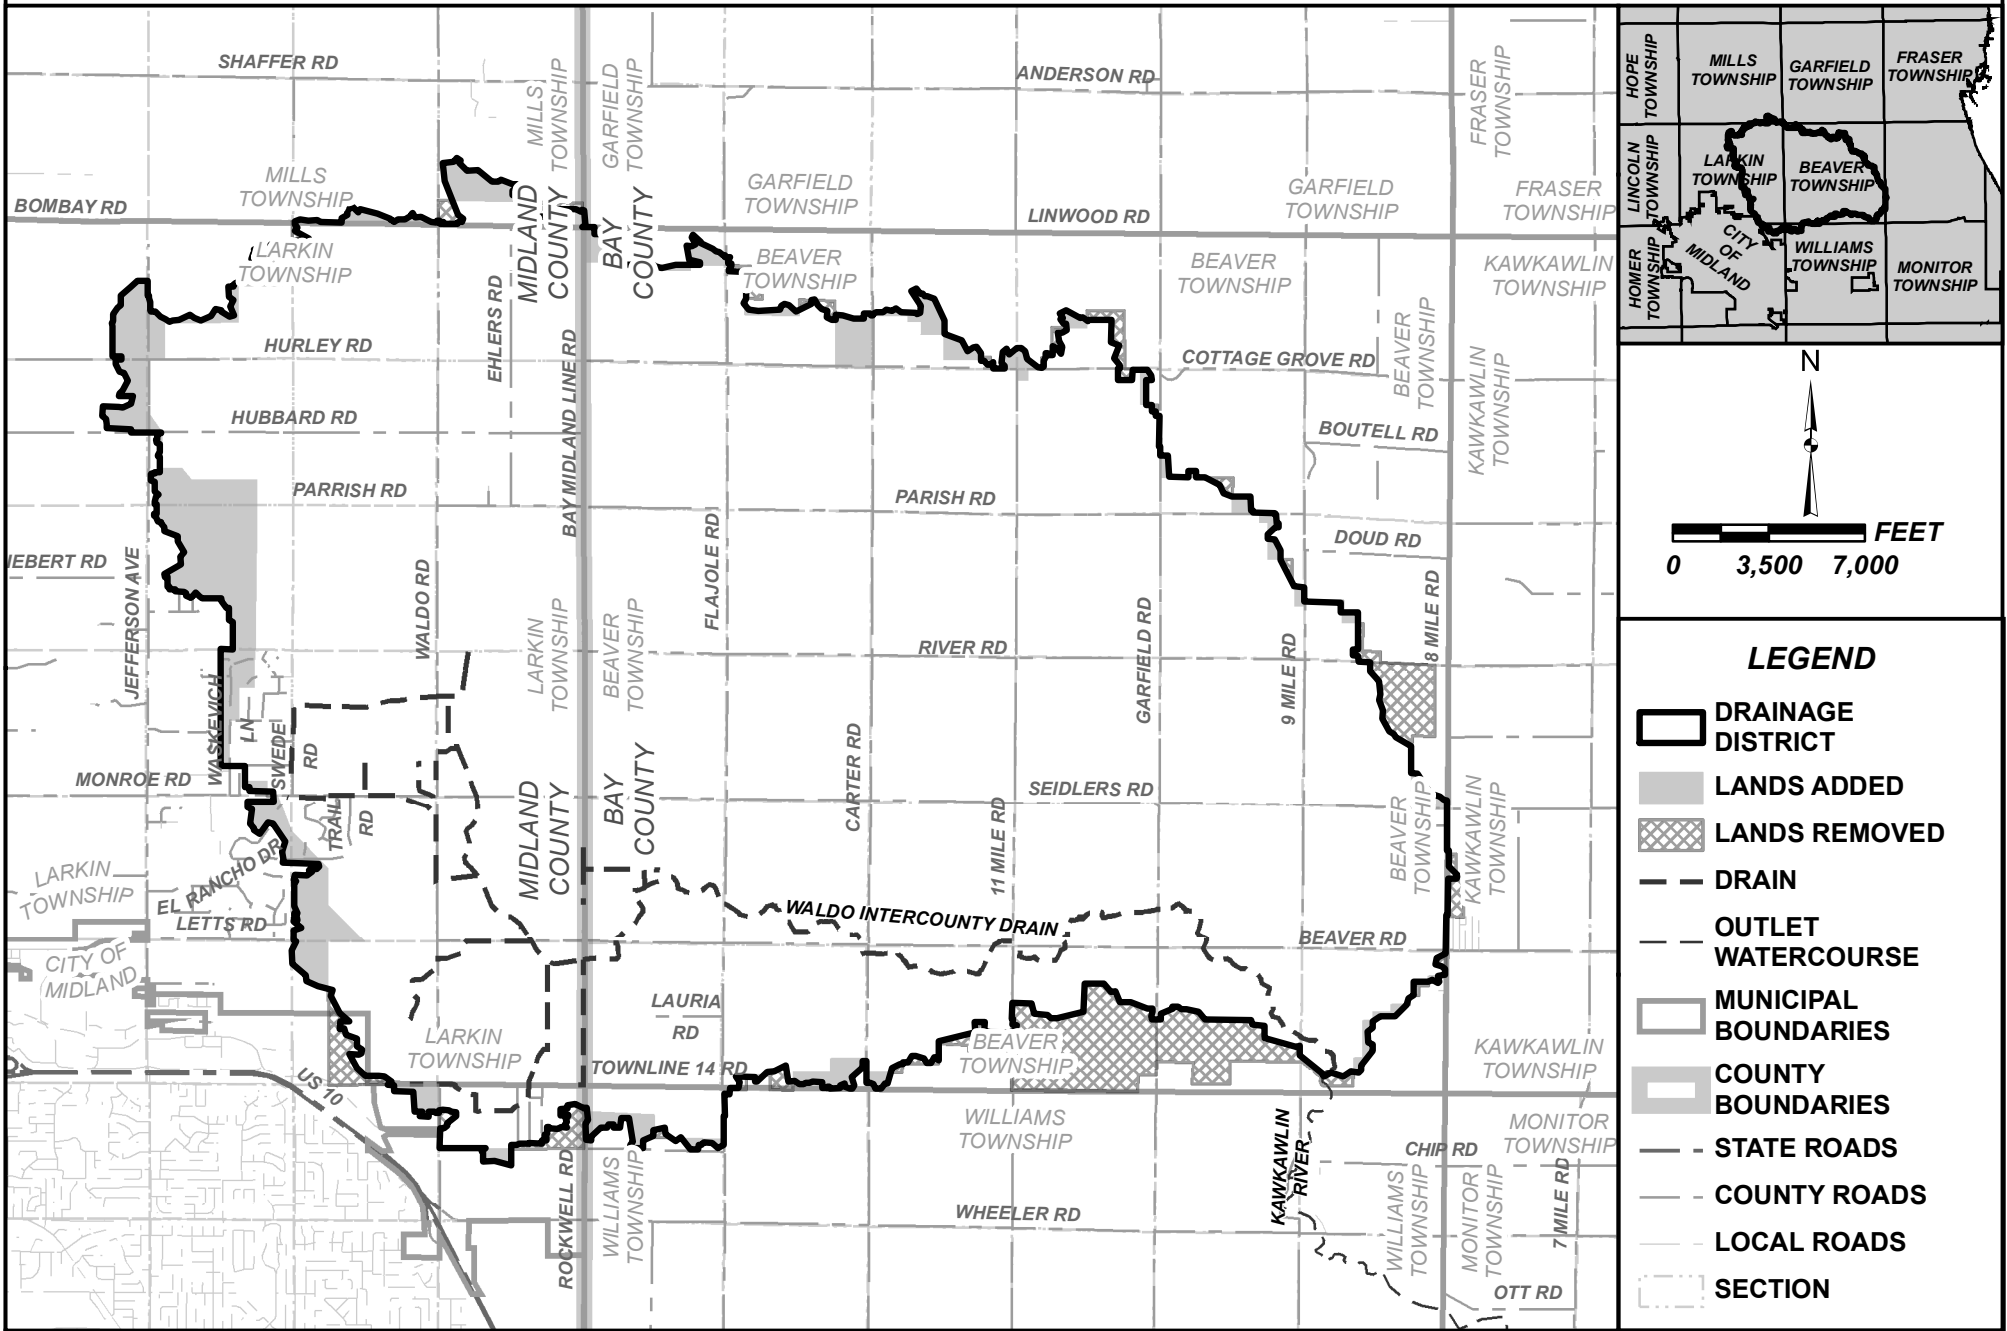

WALDO INTERCOUNTY DRAIN DRAINAGE DISTRICT

MICHIGAN DEPARTMENT OF AGRICULTURE AND RURAL DEVELOPMENT - BRADY HARRINGTON, P.E.
 BAY COUNTY DRAIN COMMISSIONER - JOSEPH L. RIVET
 MIDLAND COUNTY DRAIN COMMISSIONER - DOUGLAS D. ENOS

LEGEND

- DRAINAGE DISTRICT
- LANDS ADDED
- LANDS REMOVED
- DRAIN
- OUTLET WATERCOURSE
- MUNICIPAL BOUNDARIES
- COUNTY BOUNDARIES
- STATE ROADS
- COUNTY ROADS
- LOCAL ROADS
- SECTION