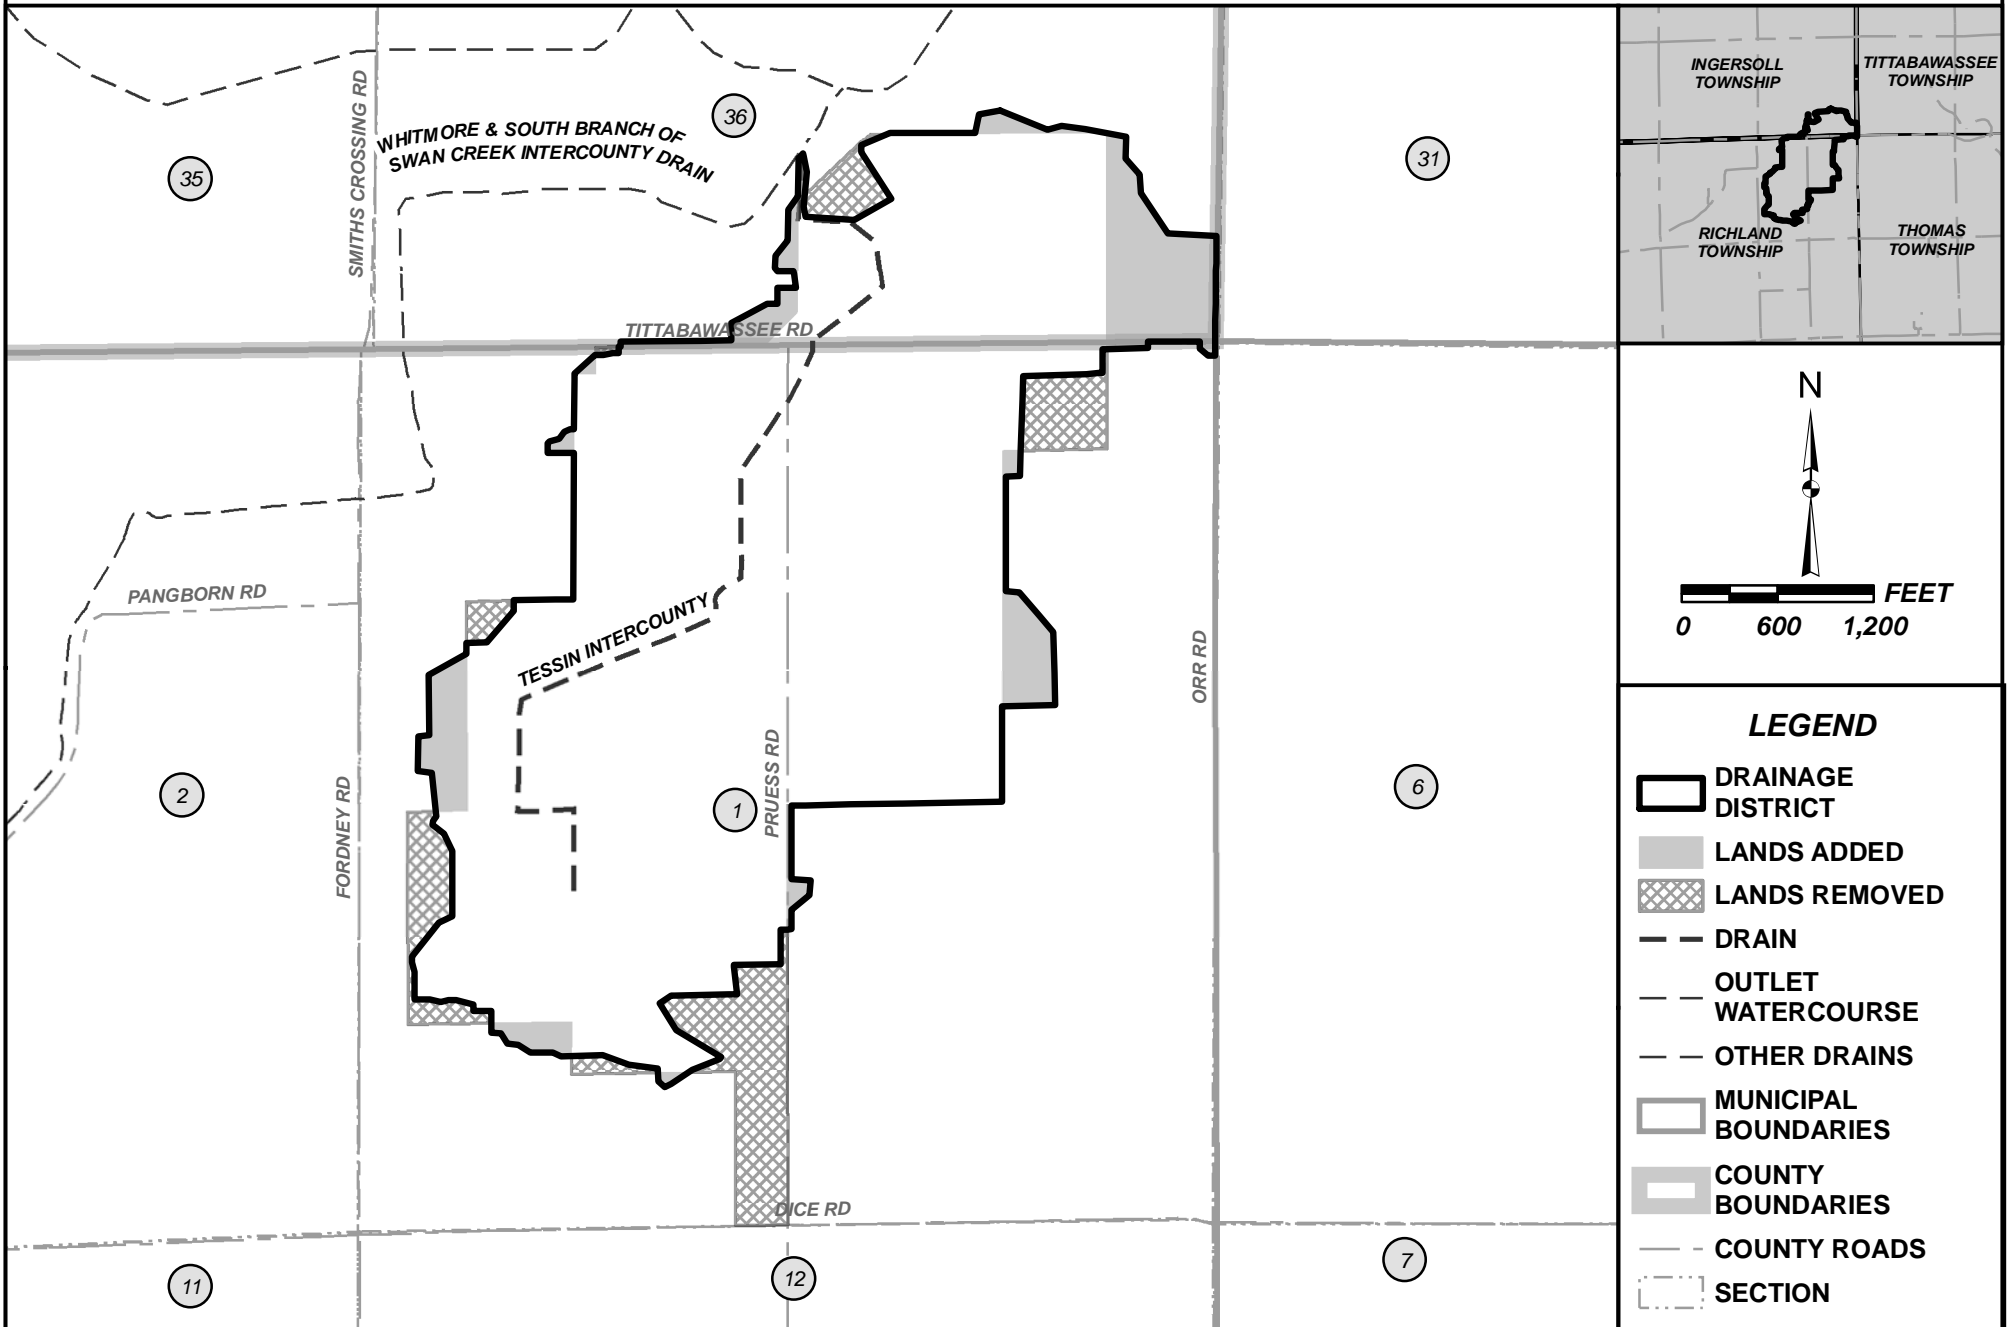

TESSIN INTERCOUNTY DRAIN DRAINAGE DISTRICT

MICHIGAN DEPARTMENT OF AGRICULTURE AND RURAL DEVELOPMENT - BRADY HARRINGTON, P.E.
 MIDLAND COUNTY DRAIN COMMISSIONER - DOUGLAS D. ENOS
 SAGINAW COUNTY PUBLIC WORKS COMMISSIONER - BRIAN J. WENDLING

- LEGEND**
- DRAINAGE DISTRICT
 - LANDS ADDED
 - LANDS REMOVED
 - DRAIN
 - OUTLET WATERCOURSE
 - OTHER DRAINS
 - MUNICIPAL BOUNDARIES
 - COUNTY BOUNDARIES
 - COUNTY ROADS
 - SECTION