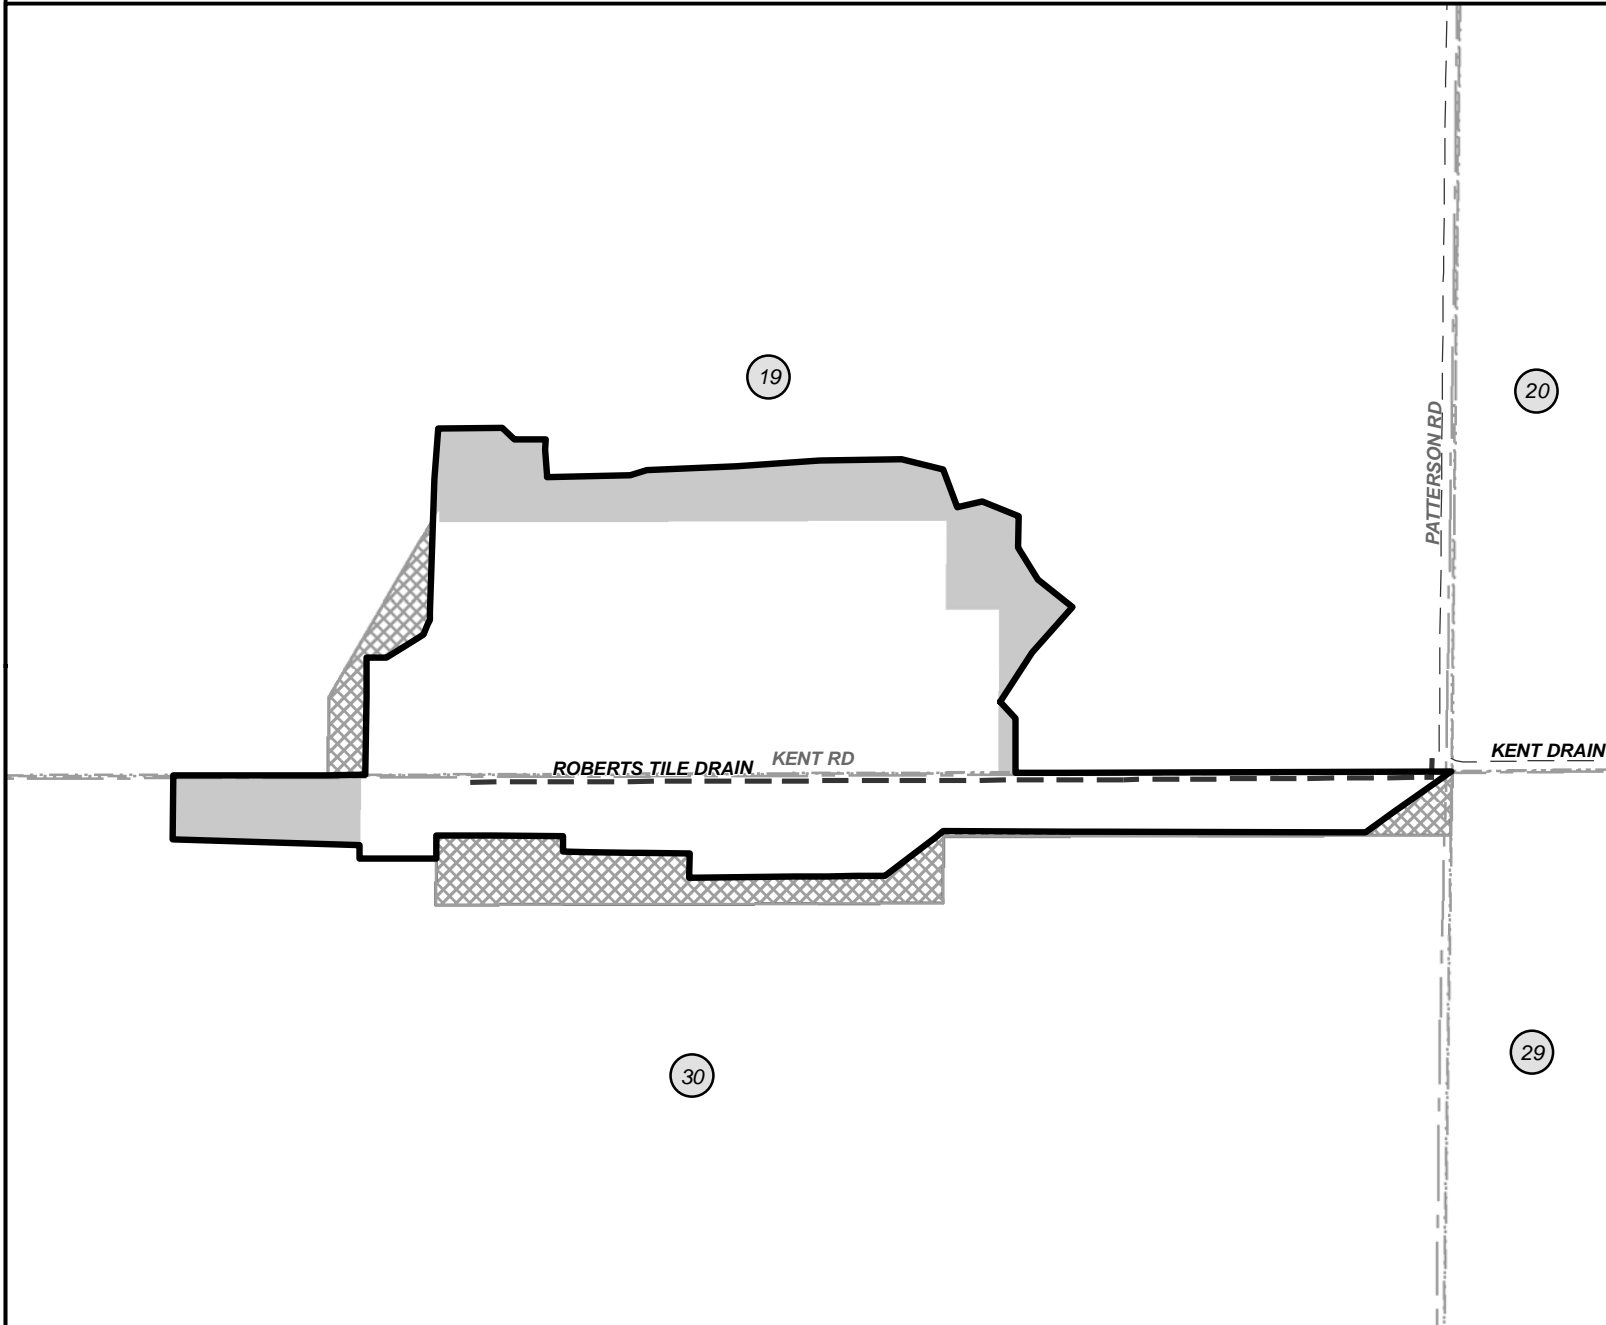

ROBERTS TILE DRAIN DRAINAGE DISTRICT
MIDLAND COUNTY DRAIN COMMISSIONER
DOUGLAS D. ENOS

LEGEND

- DRAINAGE DISTRICT BOUNDARY
- LANDS ADDED
- LANDS REMOVED
- DRAIN
- OUTLET WATERCOURSE
- MUNICIPAL BOUNDARIES
- COUNTY BOUNDARIES
- COUNTY ROADS
- SECTION