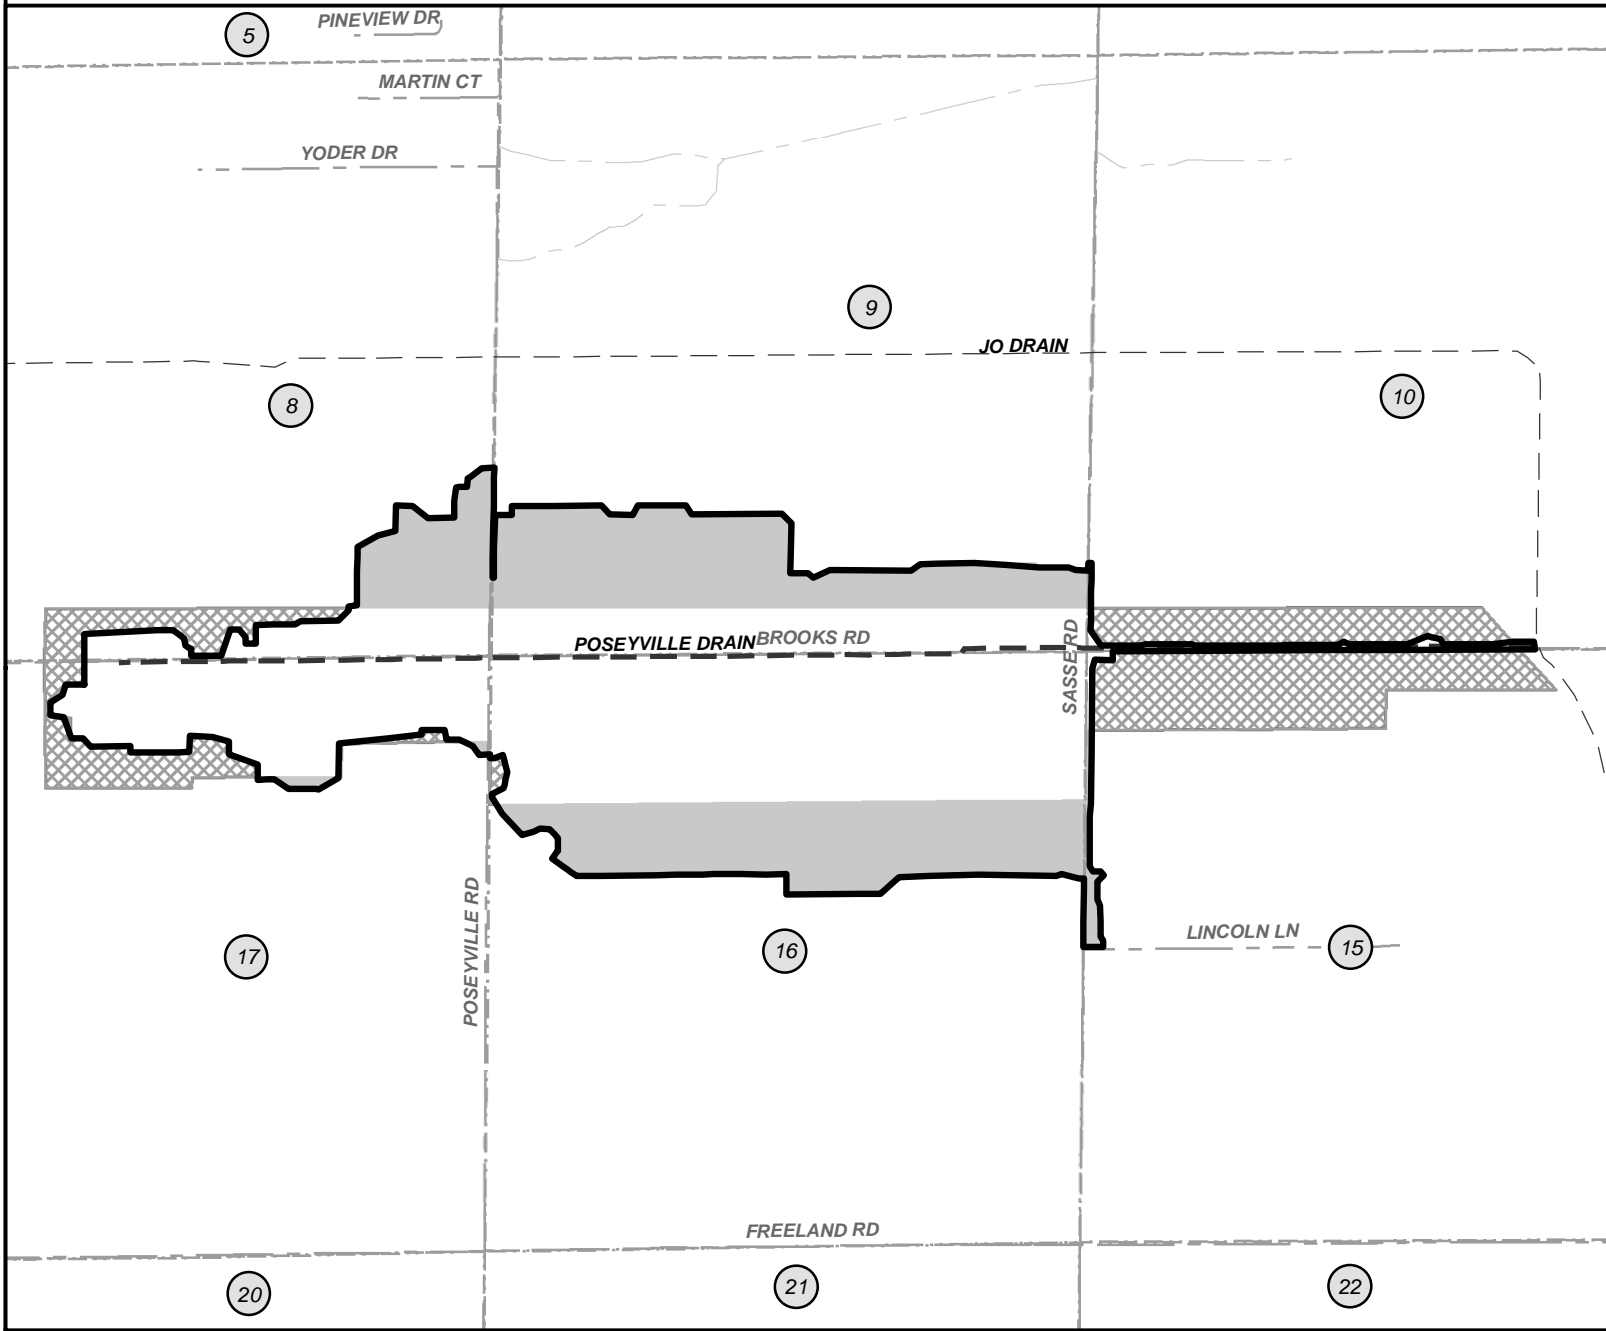

POSEYVILLE DRAIN DRAINAGE DISTRICT

MIDLAND COUNTY DRAIN COMMISSIONER
DOUGLAS D. ENOS

- ### LEGEND
- DRAINAGE DISTRICT BOUNDARY
 - LANDS ADDED
 - LANDS REMOVED
 - DRAIN
 - OUTLET WATERCOURSE
 - MUNICIPAL BOUNDARIES
 - COUNTY BOUNDARIES
 - COUNTY ROADS
 - LOCAL ROADS
 - SECTION