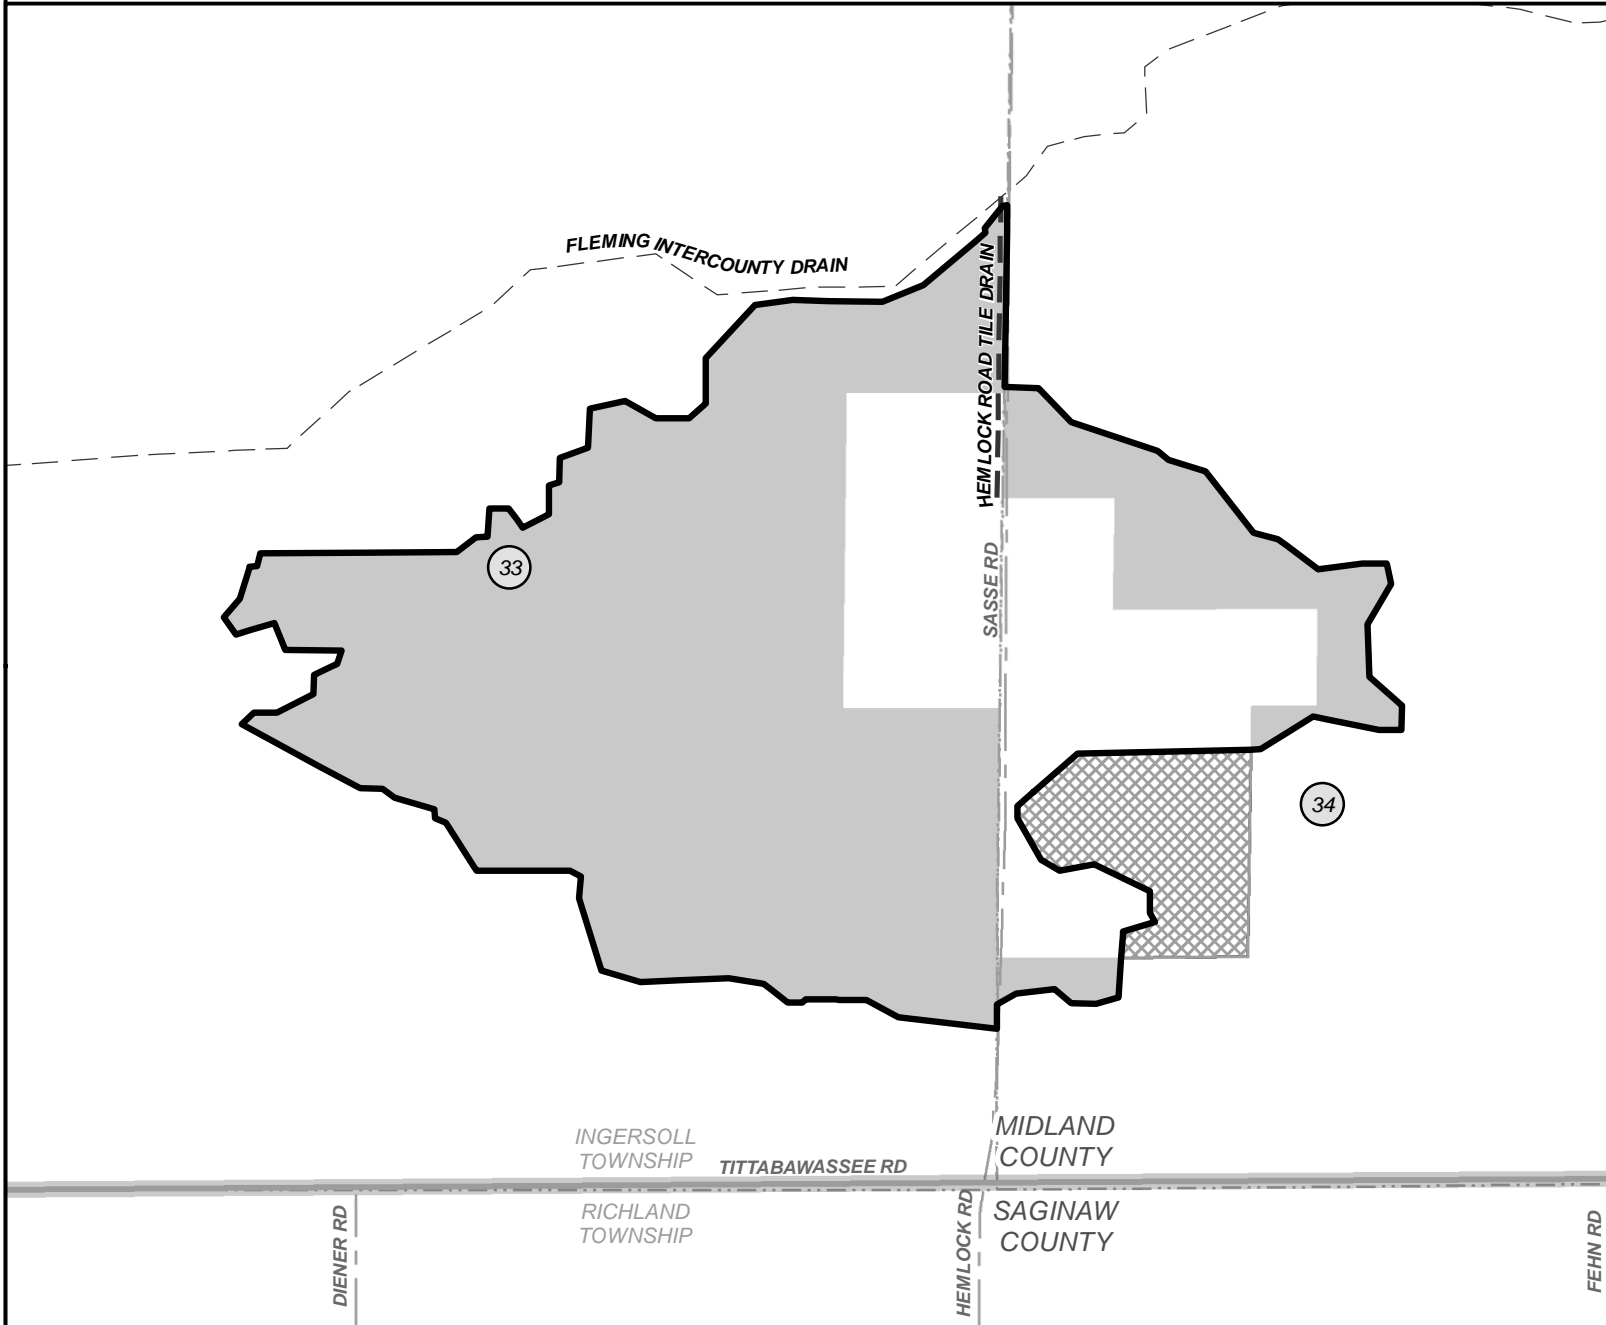

HEMLOCK ROAD TILE DRAIN DRAINAGE DISTRICT

MIDLAND COUNTY DRAIN COMMISSIONER
DOUGLAS D. ENOS

- LEGEND**
- DRAINAGE DISTRICT BOUNDARY
 - LANDS ADDED
 - LANDS REMOVED
 - DRAIN
 - OUTLET WATERCOURSE
 - MUNICIPAL BOUNDARIES
 - COUNTY BOUNDARIES
 - COUNTY ROADS
 - SECTION