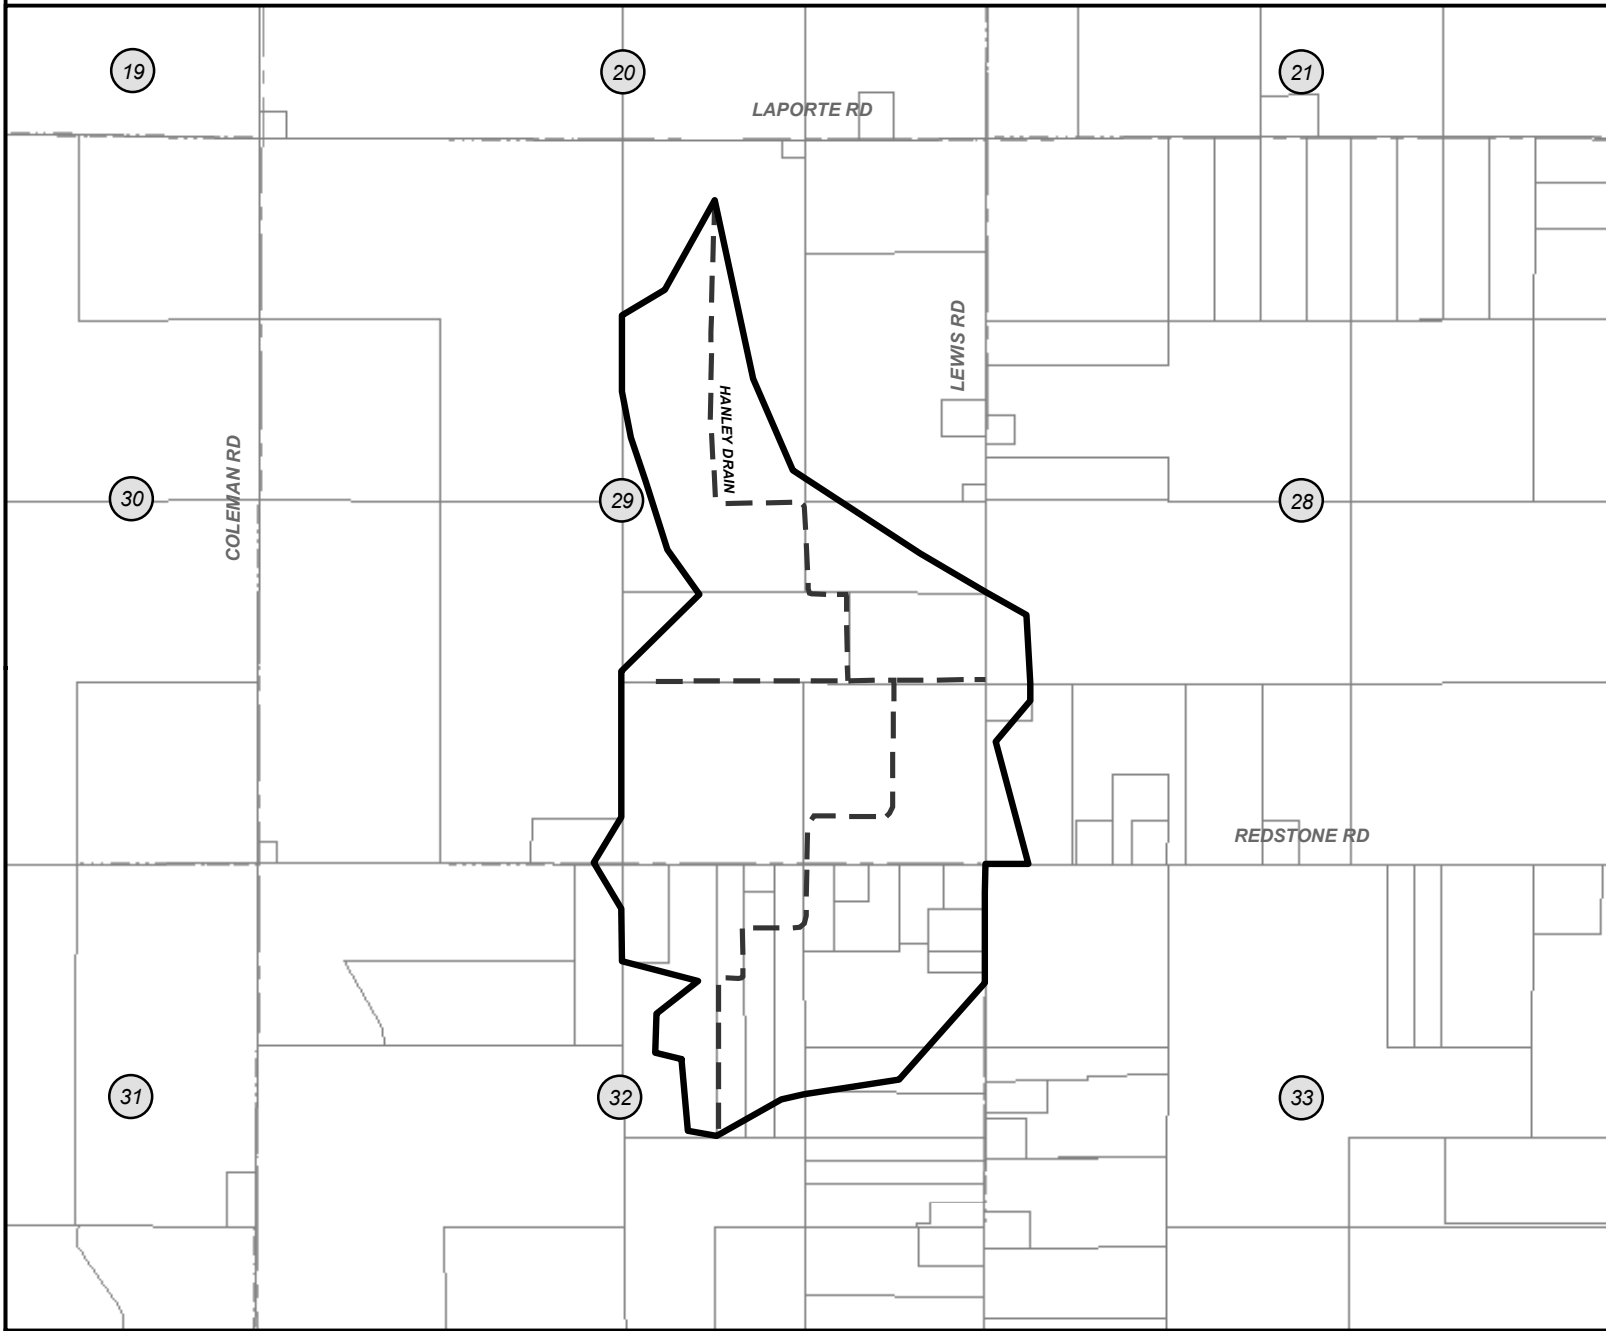

# HANLEY DRAIN DRAINAGE DISTRICT

MIDLAND COUNTY DRAIN COMMISSIONER - JOSEPH SOVA

- ### LEGEND
- DRAINAGE DISTRICT BOUNDARY
  - DRAIN
  - PARCELS
  - MUNICIPAL BOUNDARIES
  - COUNTY BOUNDARIES
  - SECTION
  - COUNTY ROADS