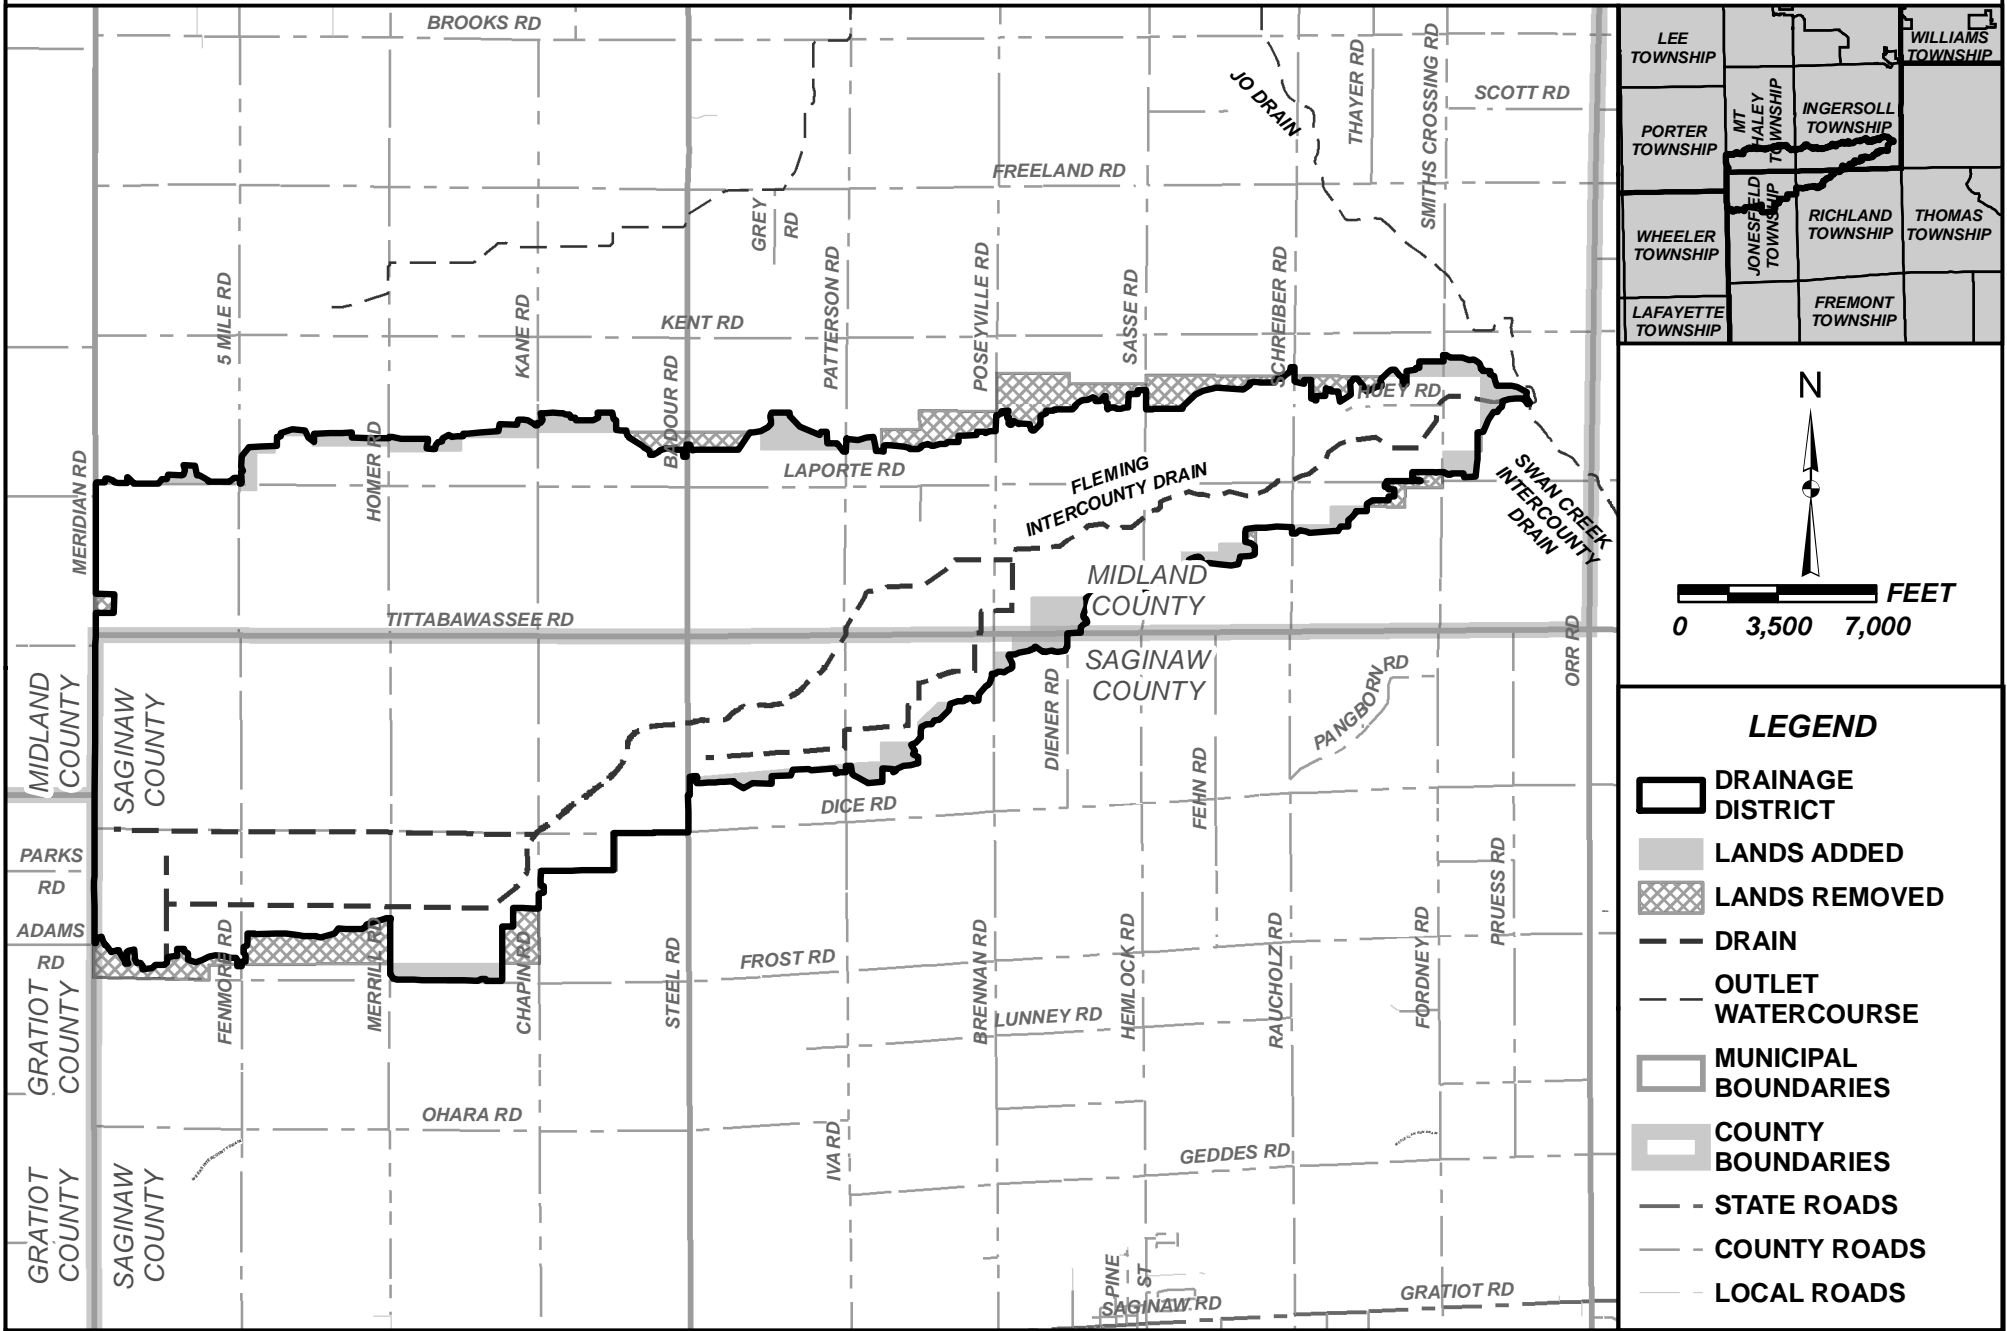

FLEMING INTERCOUNTY DRAIN DRAINAGE DISTRICT

MICHIGAN DEPARTMENT OF AGRICULTURE AND RURAL DEVELOPMENT - BRADY HARRINGTON, P.E.
 MIDLAND COUNTY DRAIN COMMISSIONER - DOUGLAS D. ENOS
 SAGINAW COUNTY PUBLIC WORKS COMMISSIONER - BRIAN J. WENDLING

- LEGEND**
- DRAINAGE DISTRICT
 - LANDS ADDED
 - LANDS REMOVED
 - DRAIN
 - OUTLET WATERCOURSE
 - MUNICIPAL BOUNDARIES
 - COUNTY BOUNDARIES
 - STATE ROADS
 - COUNTY ROADS
 - LOCAL ROADS