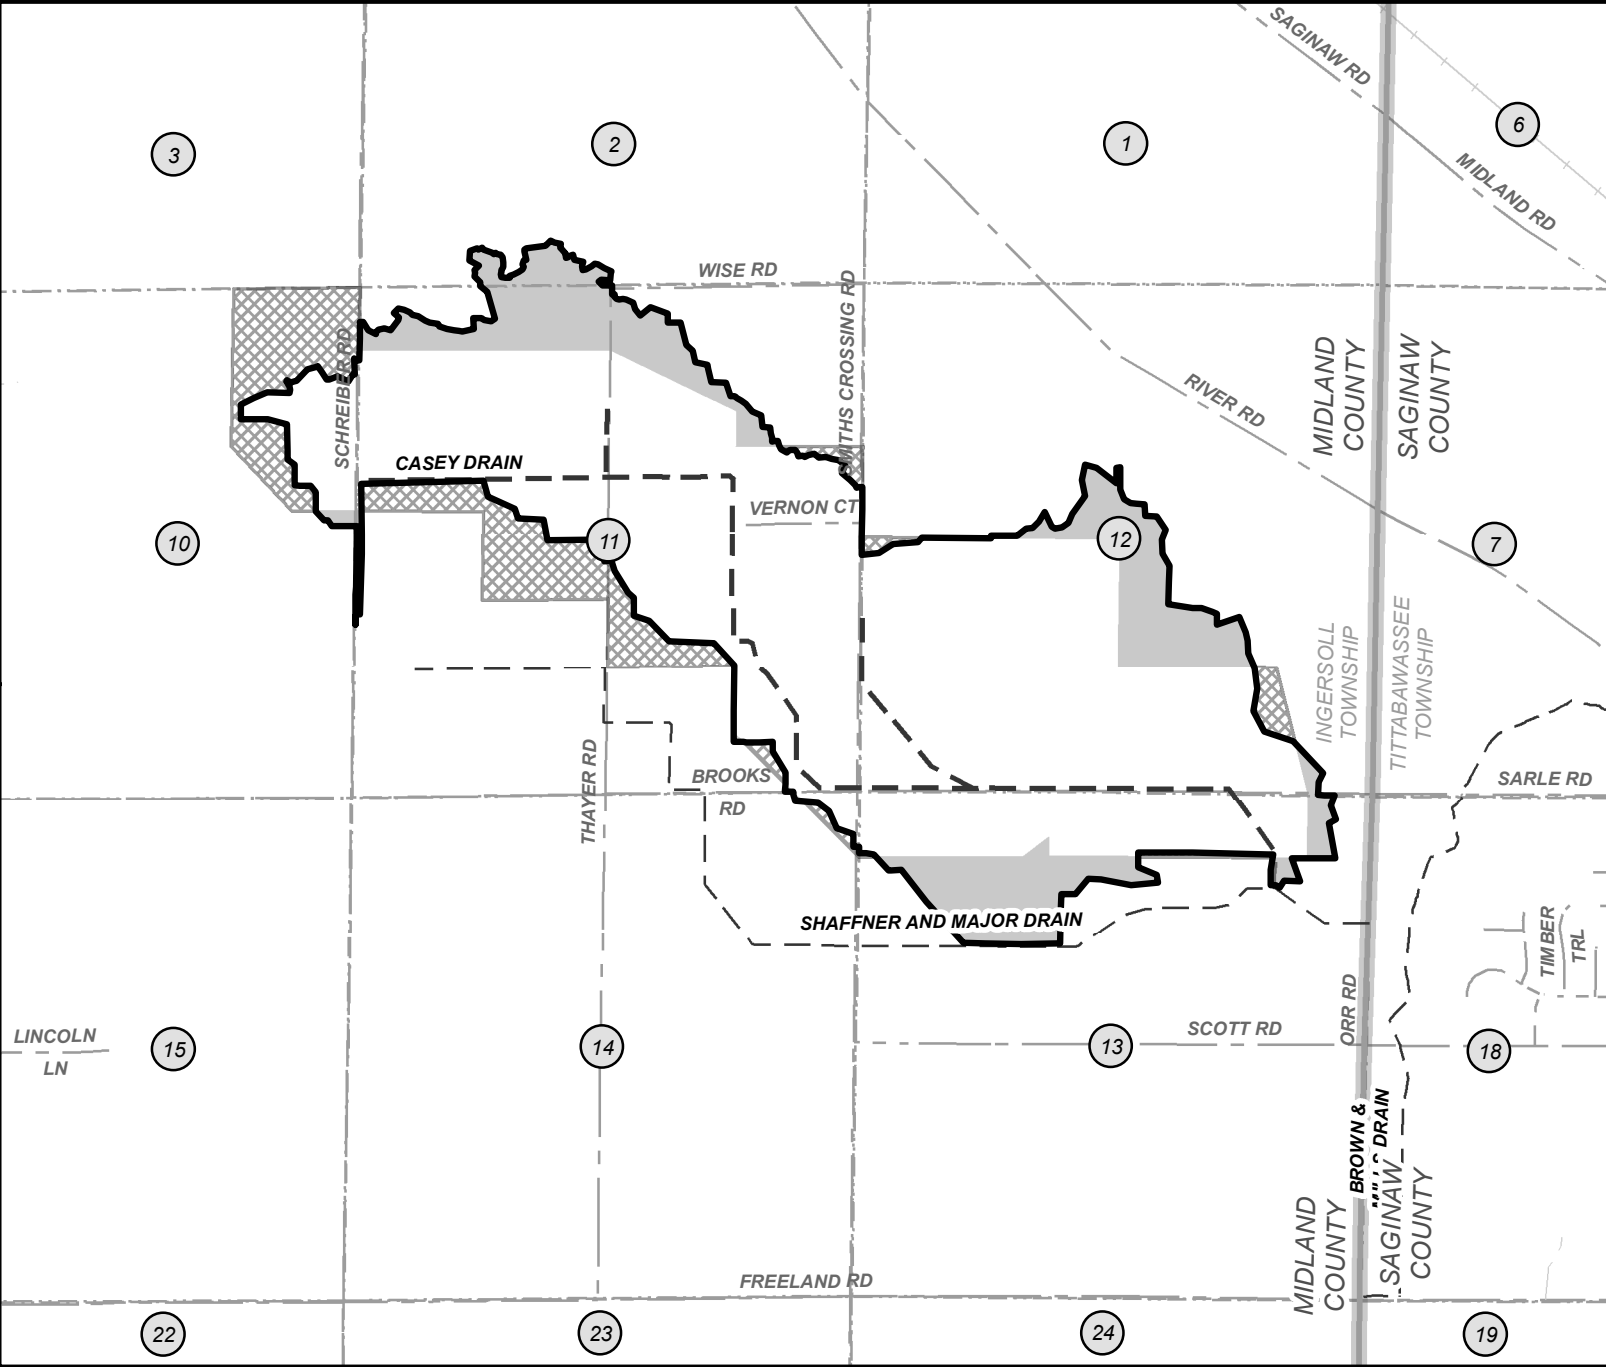

CASEY DRAIN DRAINAGE DISTRICT

MIDLAND COUNTY DRAIN COMMISSIONER - DOUGLAS D. ENOS

LEGEND	
	DRAINAGE DISTRICT
	LANDS ADDED
	LANDS REMOVED
	DRAIN
	OUTLET WATERCOURSE
	MUNICIPAL BOUNDARIES
	COUNTY BOUNDARIES
	COUNTY ROADS
	LOCAL ROADS
	RAILROAD
	SECTION