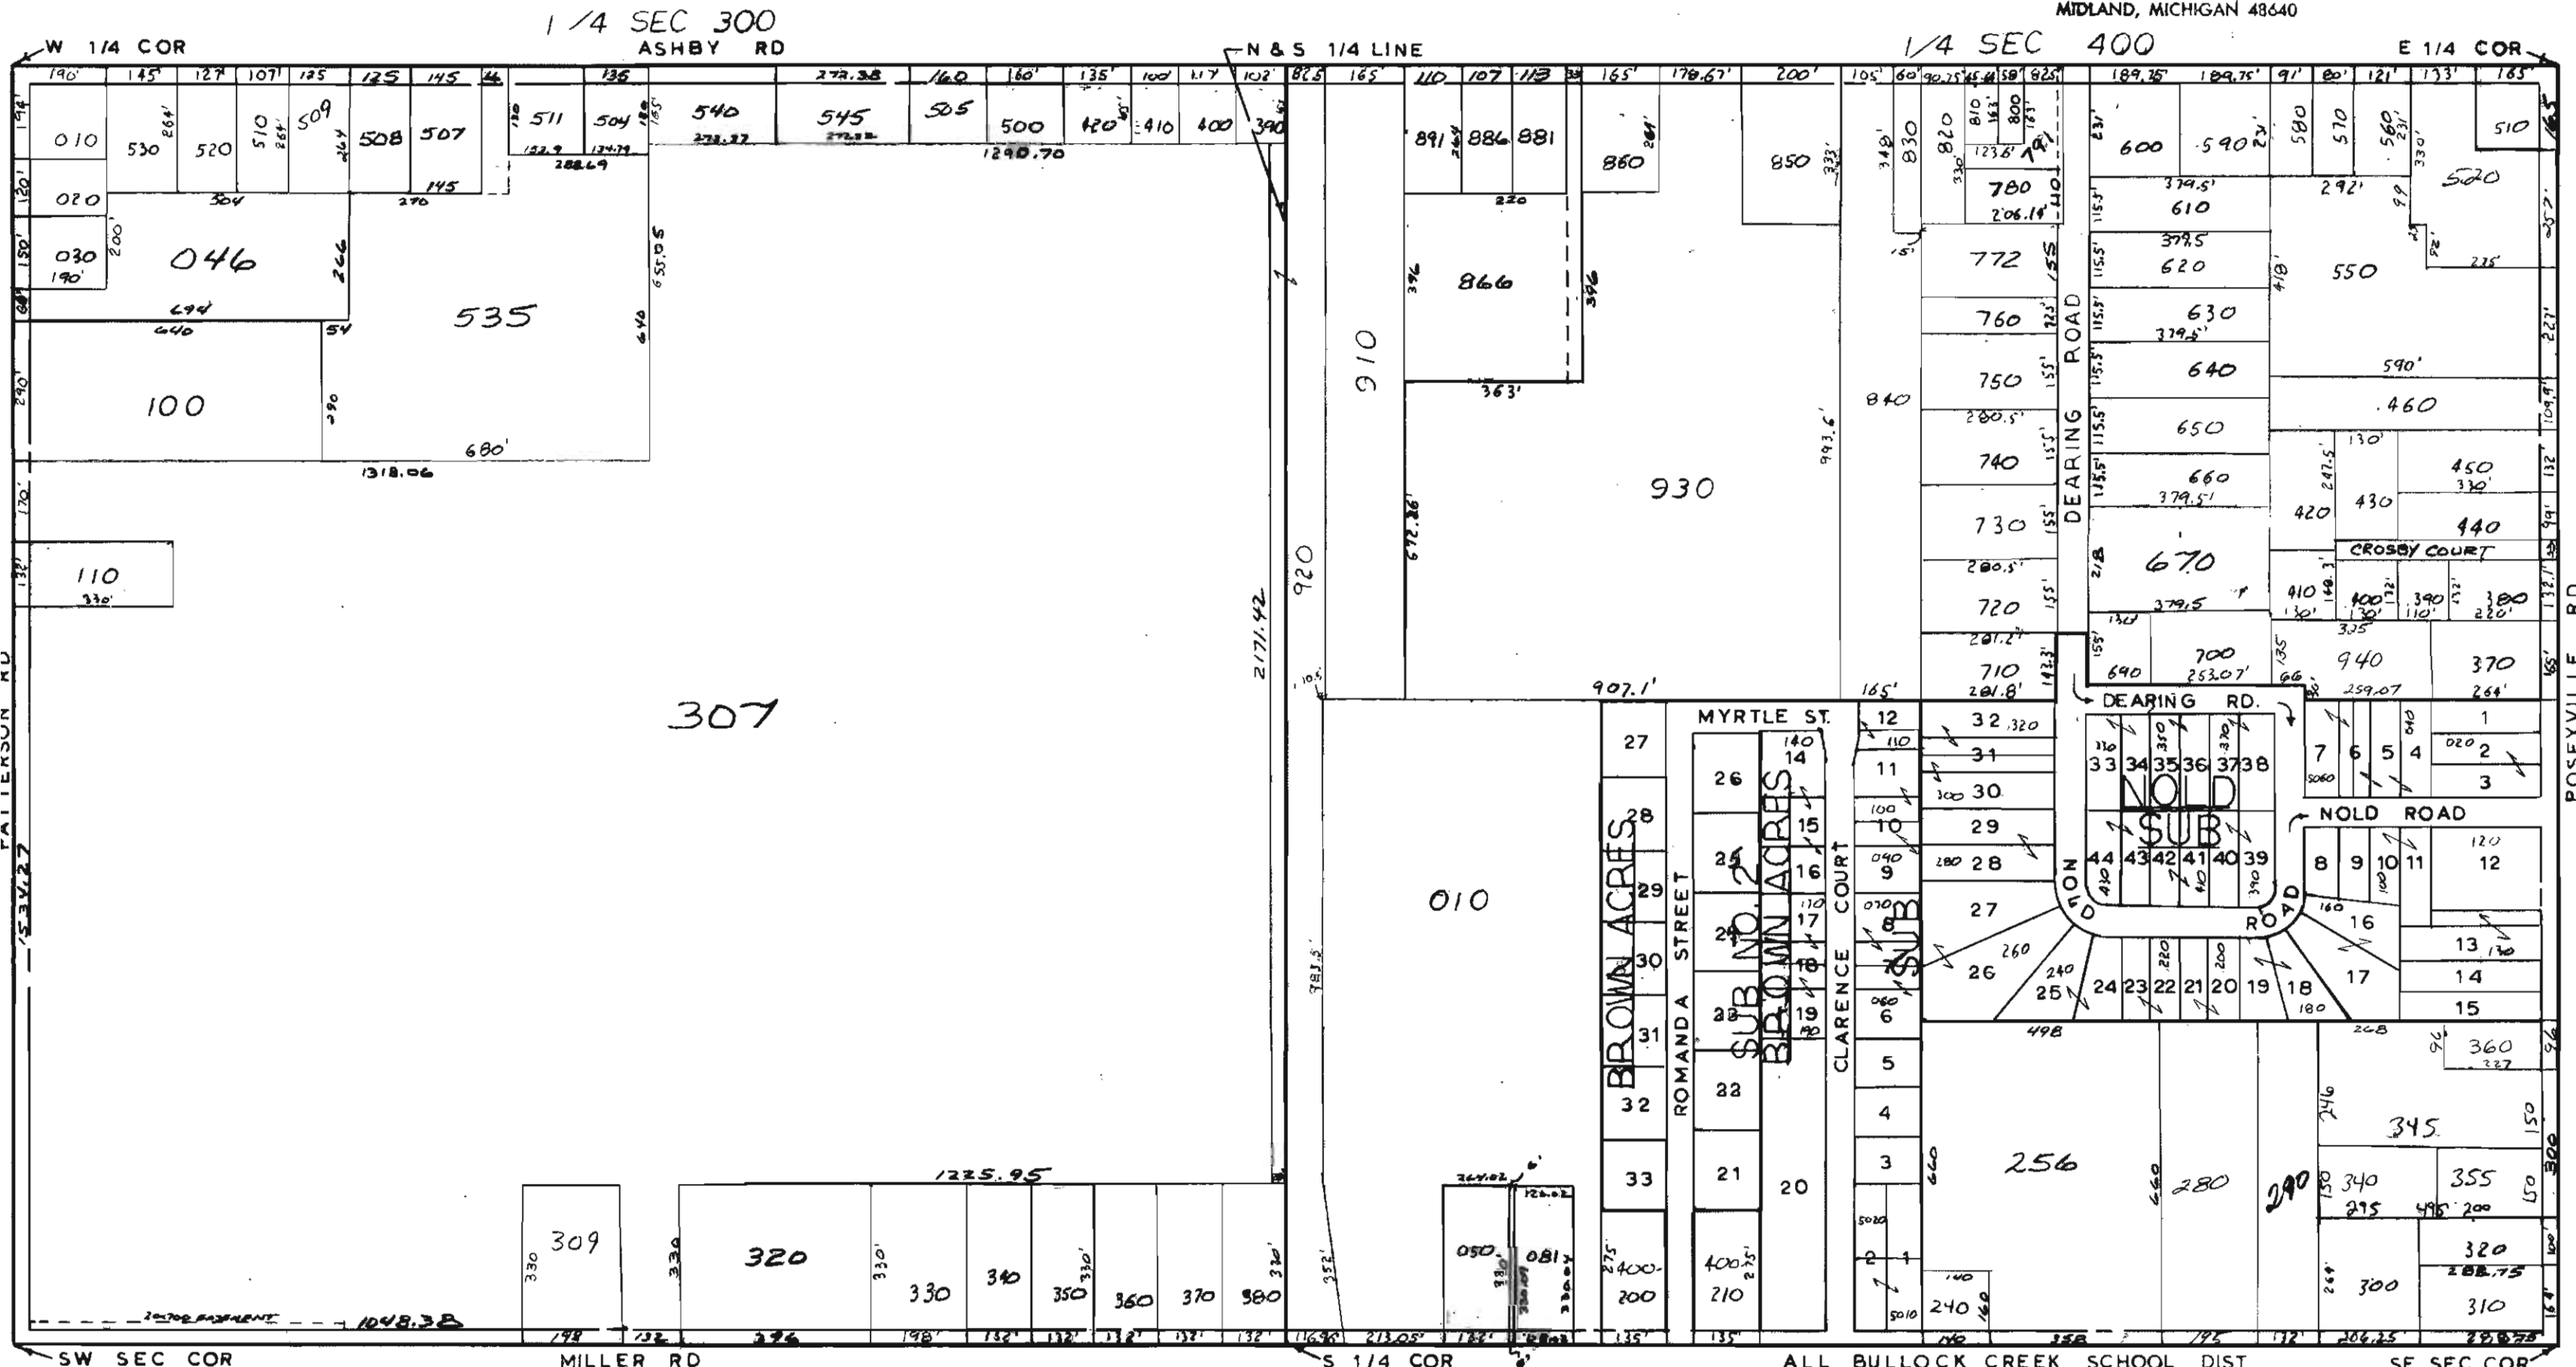

MIDLAND COUNTY
EQUALIZATION DEPARTMENT
MIDLAND, MICHIGAN 48640

SCALE 1" = 300'
DRAWN BY R.Y.

T14NR2E

MIDLAND TOWNSHIP

REV. 12-14-10
S1/2 SEC 29