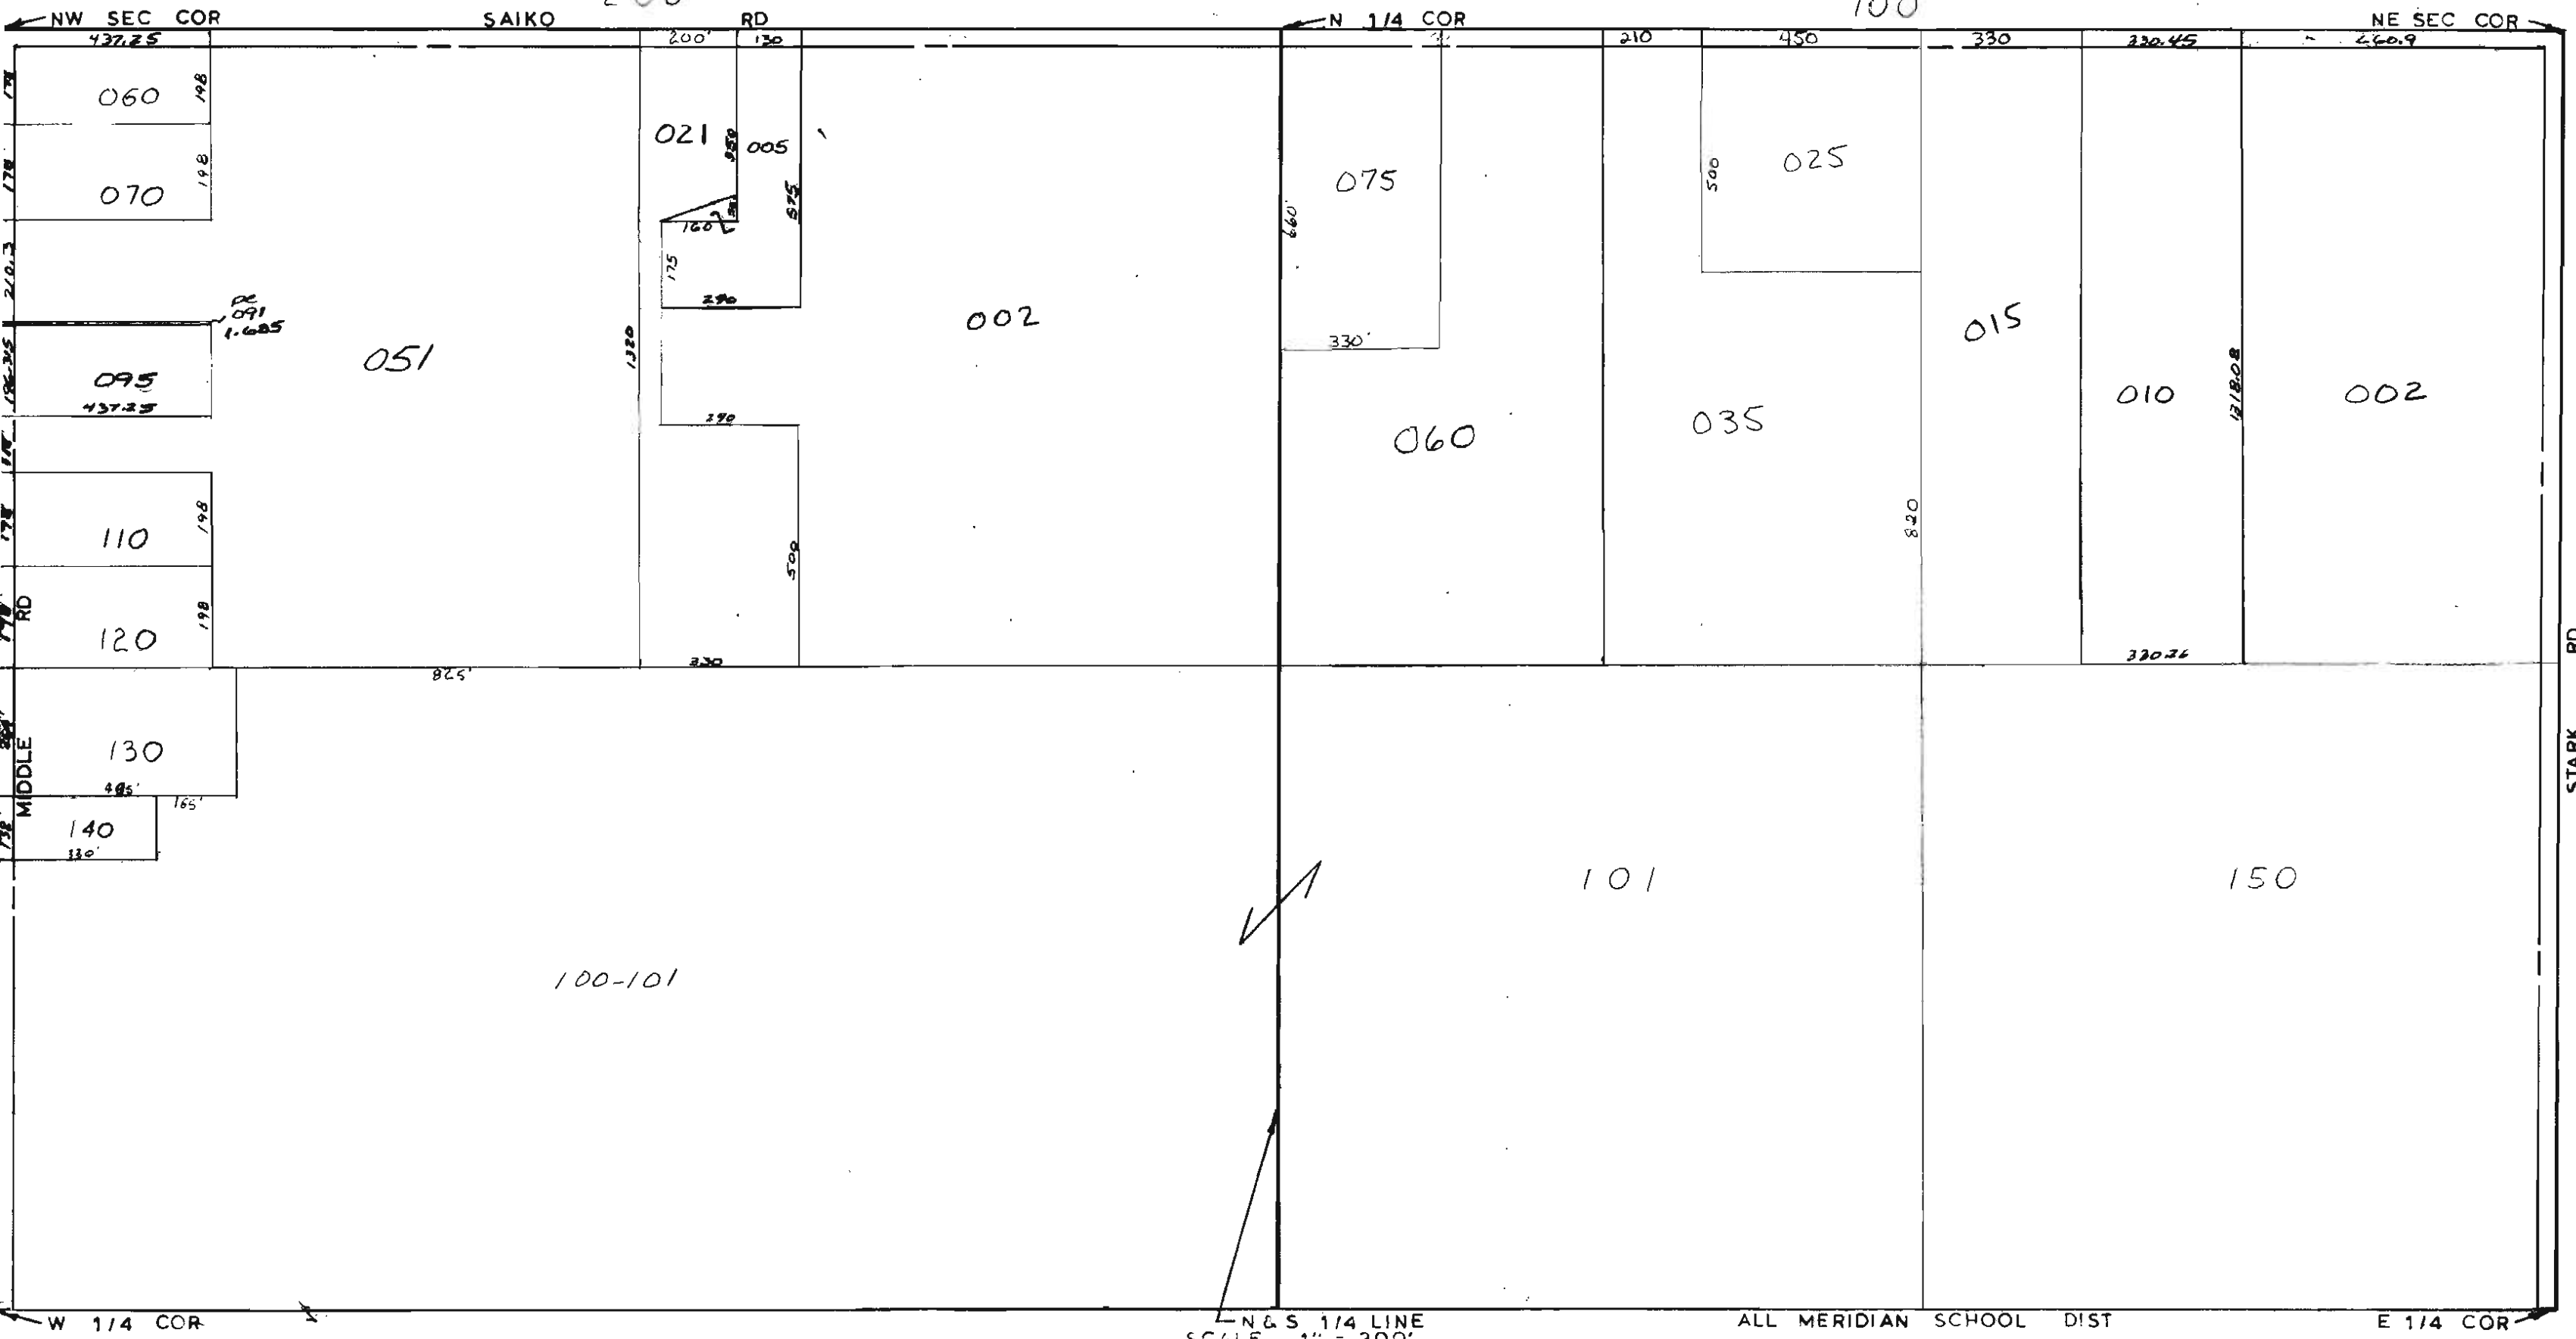

MIDLAND COUNTY
1212 Janet Savage Road
Midland, MT 48640

1/4 SEC
200

1/4 SEC
100

N & S 1/4 LINE
SCALE 1" = 300'
DRAWN BY R.R.Y.

ALL MERIDIAN SCHOOL DIST

T16N R1E

HOPE TOWNSHIP

REV 12-15-10
N1/2SEC11