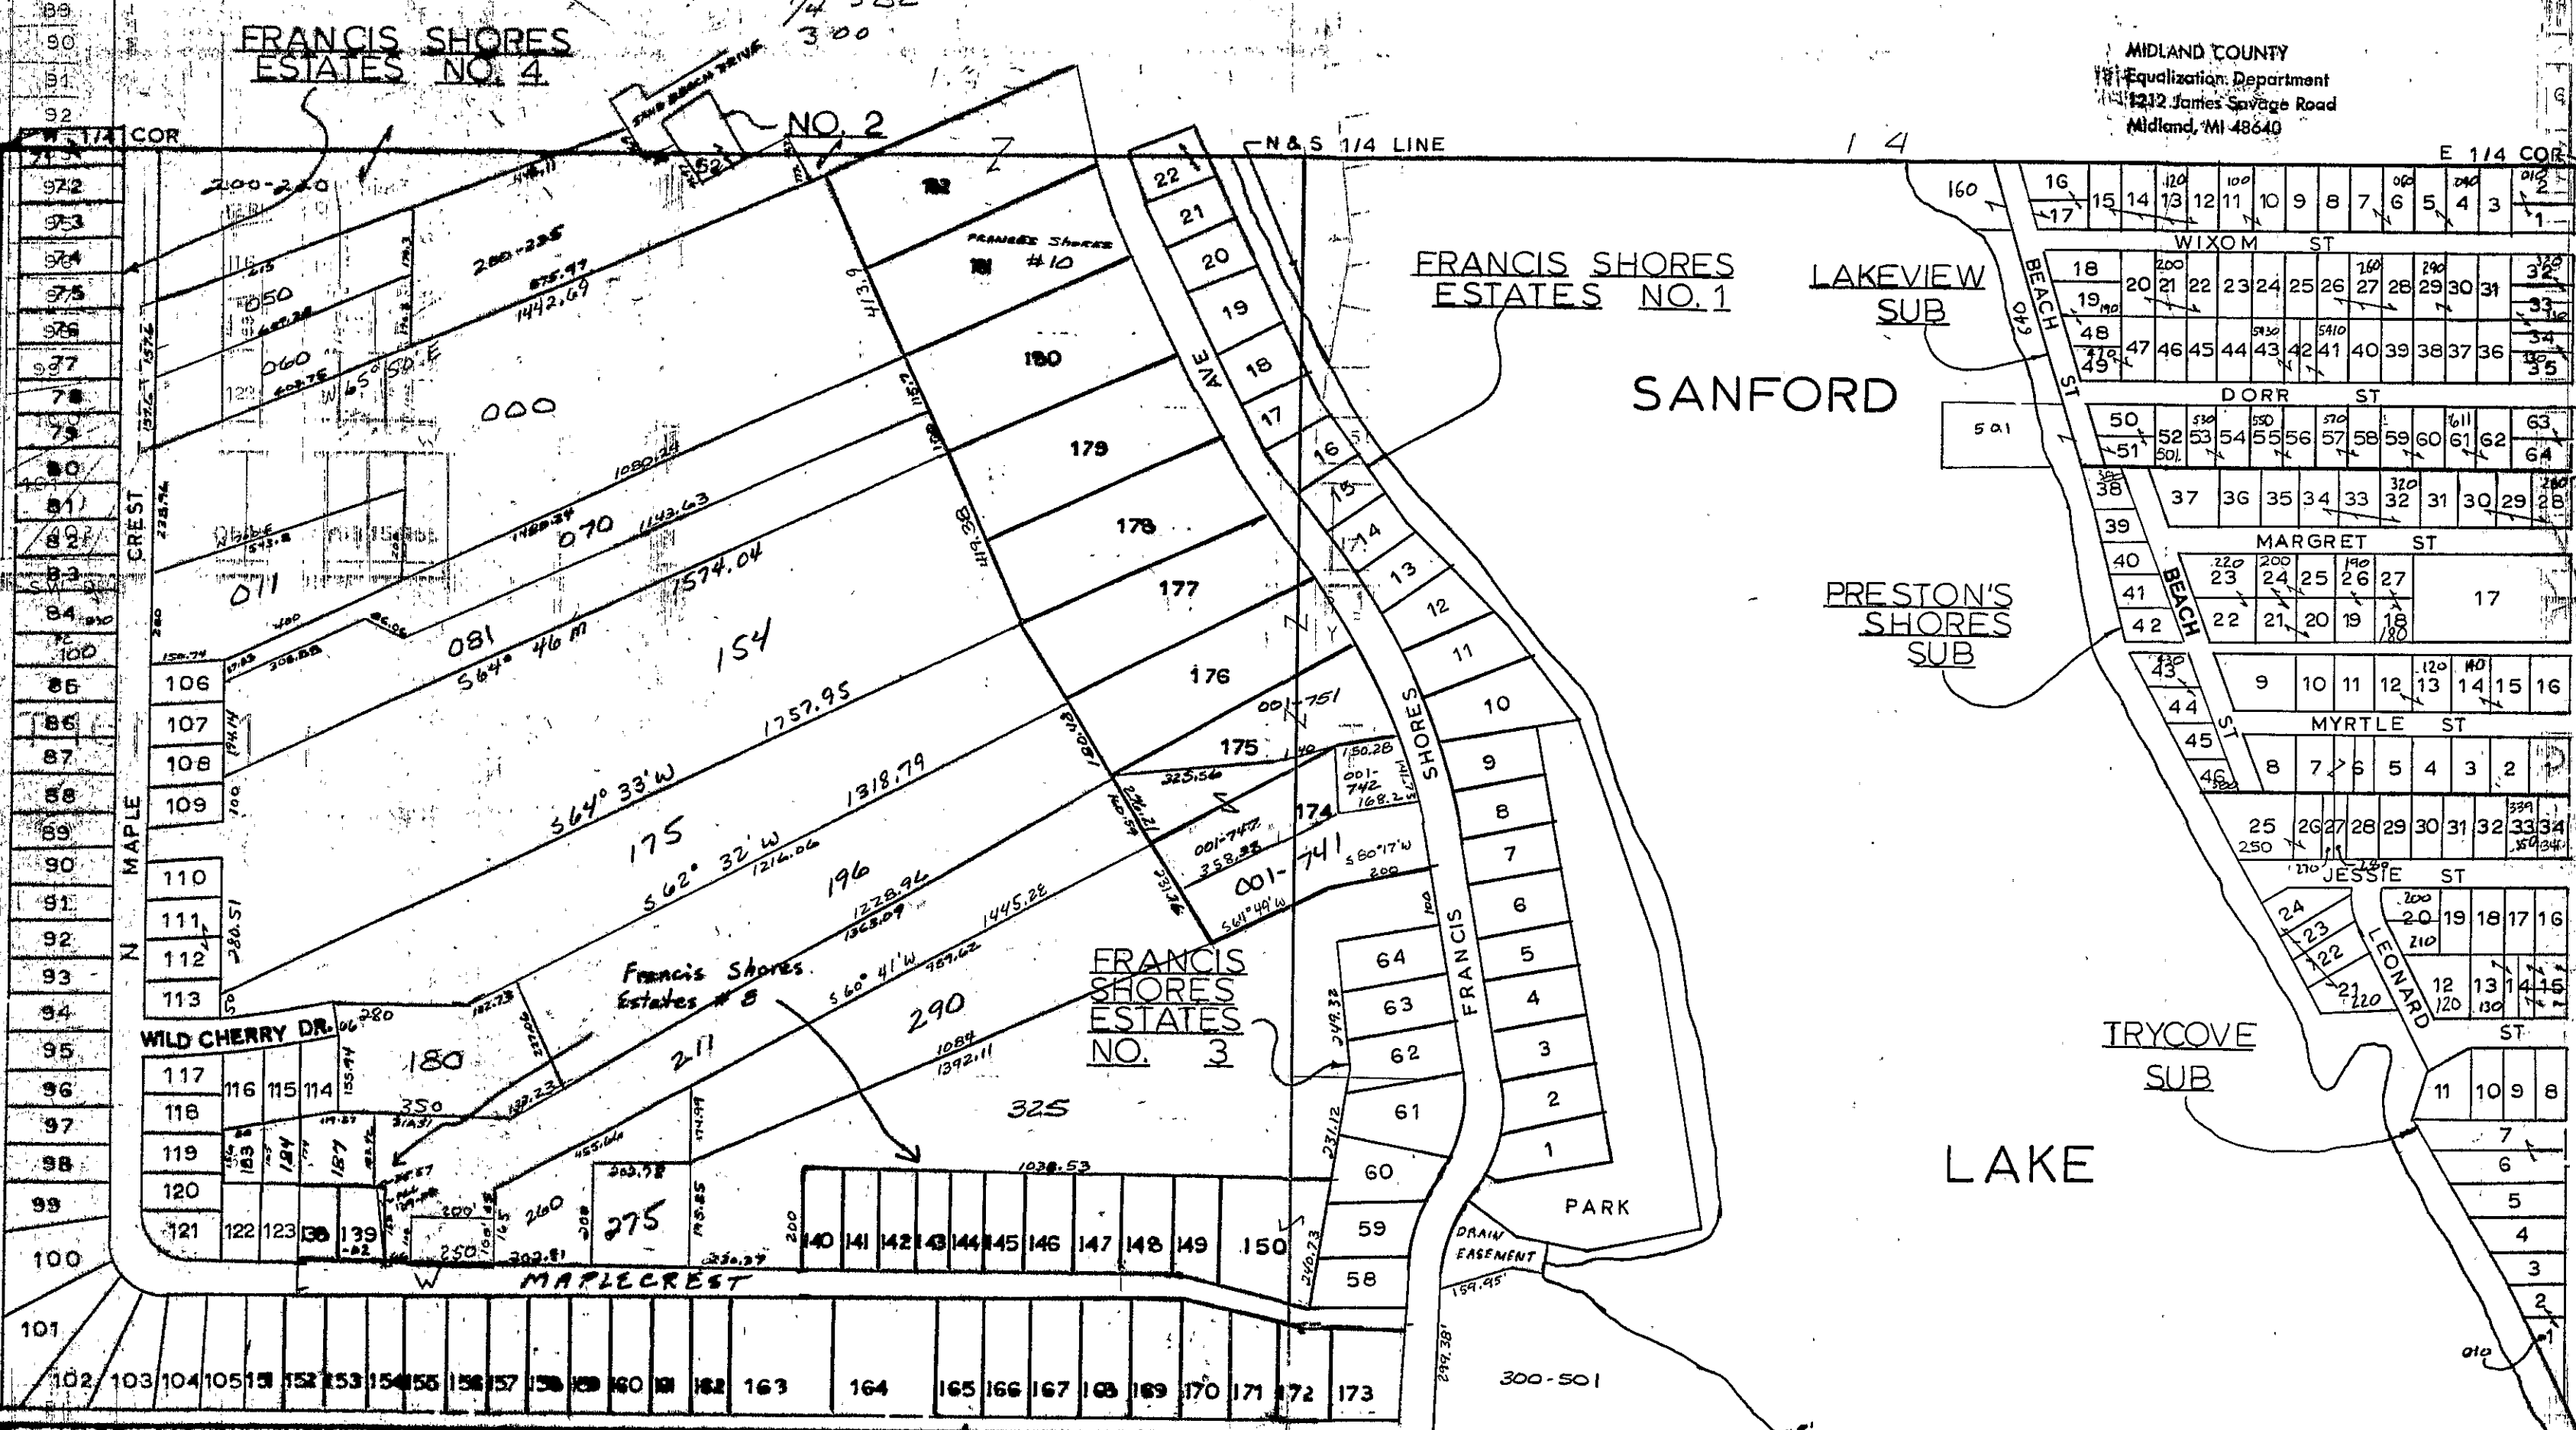

FRANCIS SHORES ESTATES NO. 4

MIDLAND COUNTY Equalization Department 1212 James Savage Road Midland, MI 48640

SW SEC COR BURNS RD N FRANCIS SHORES ESTATES #9 SCALE DRAWN BY R.R.Y. S 1/4 COR 1" = 300' ALL MERIDIAN SCHOOL DIST SE SEC COR