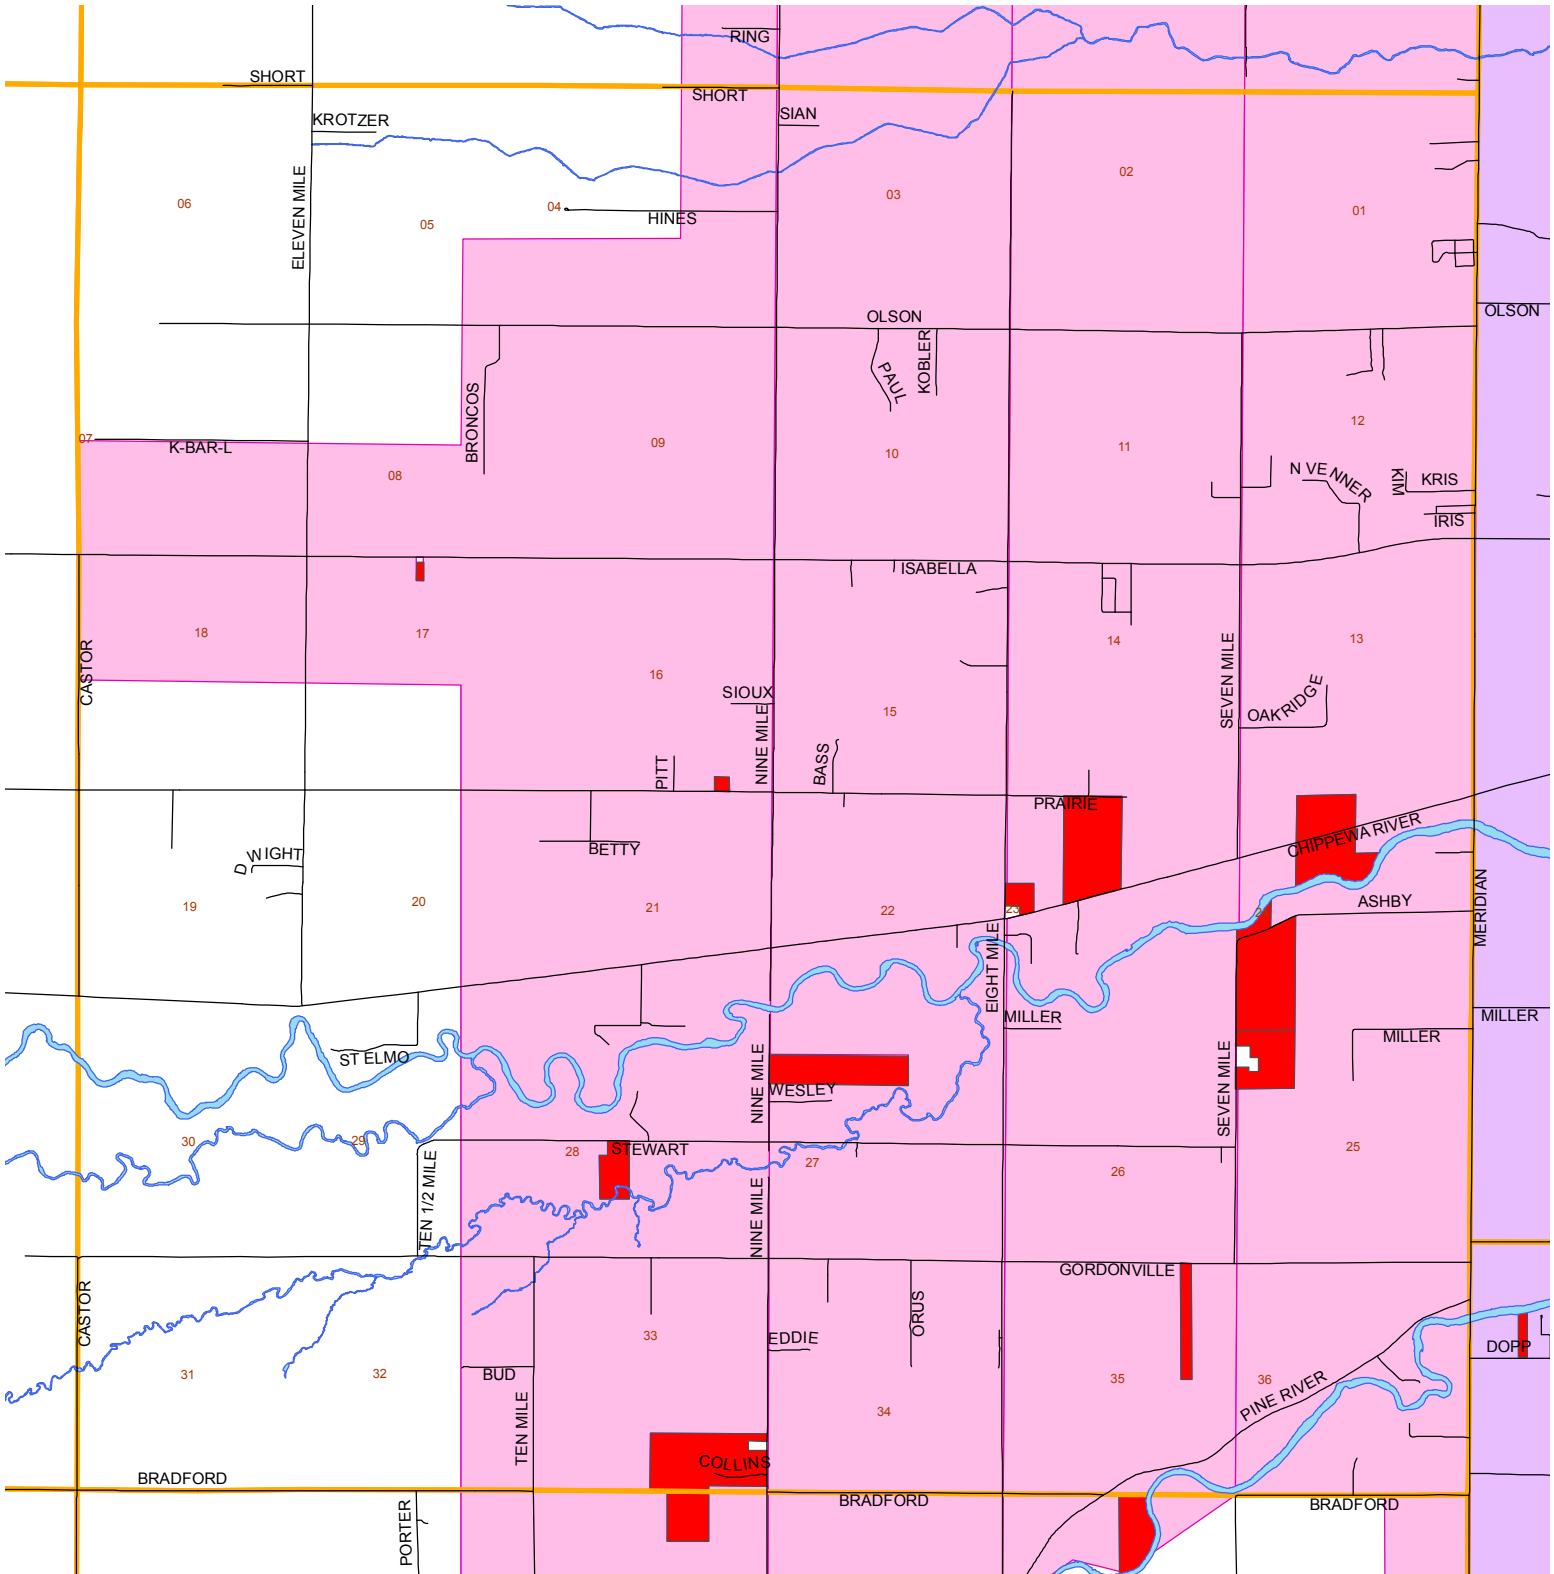

Midland County Mosquito Control

2011 Aerial Treatment Program

Lee Township

Legend

- Aerial - Granule
- Aerial - Liquid
- Aerial Do Not Treat

Midland County Mosquito Control
2180 N Meridian Rd
Sanford, MI 48657
(989) 832-8677
www.co.midland.mi.us
mosquito@co.midland.mi.us